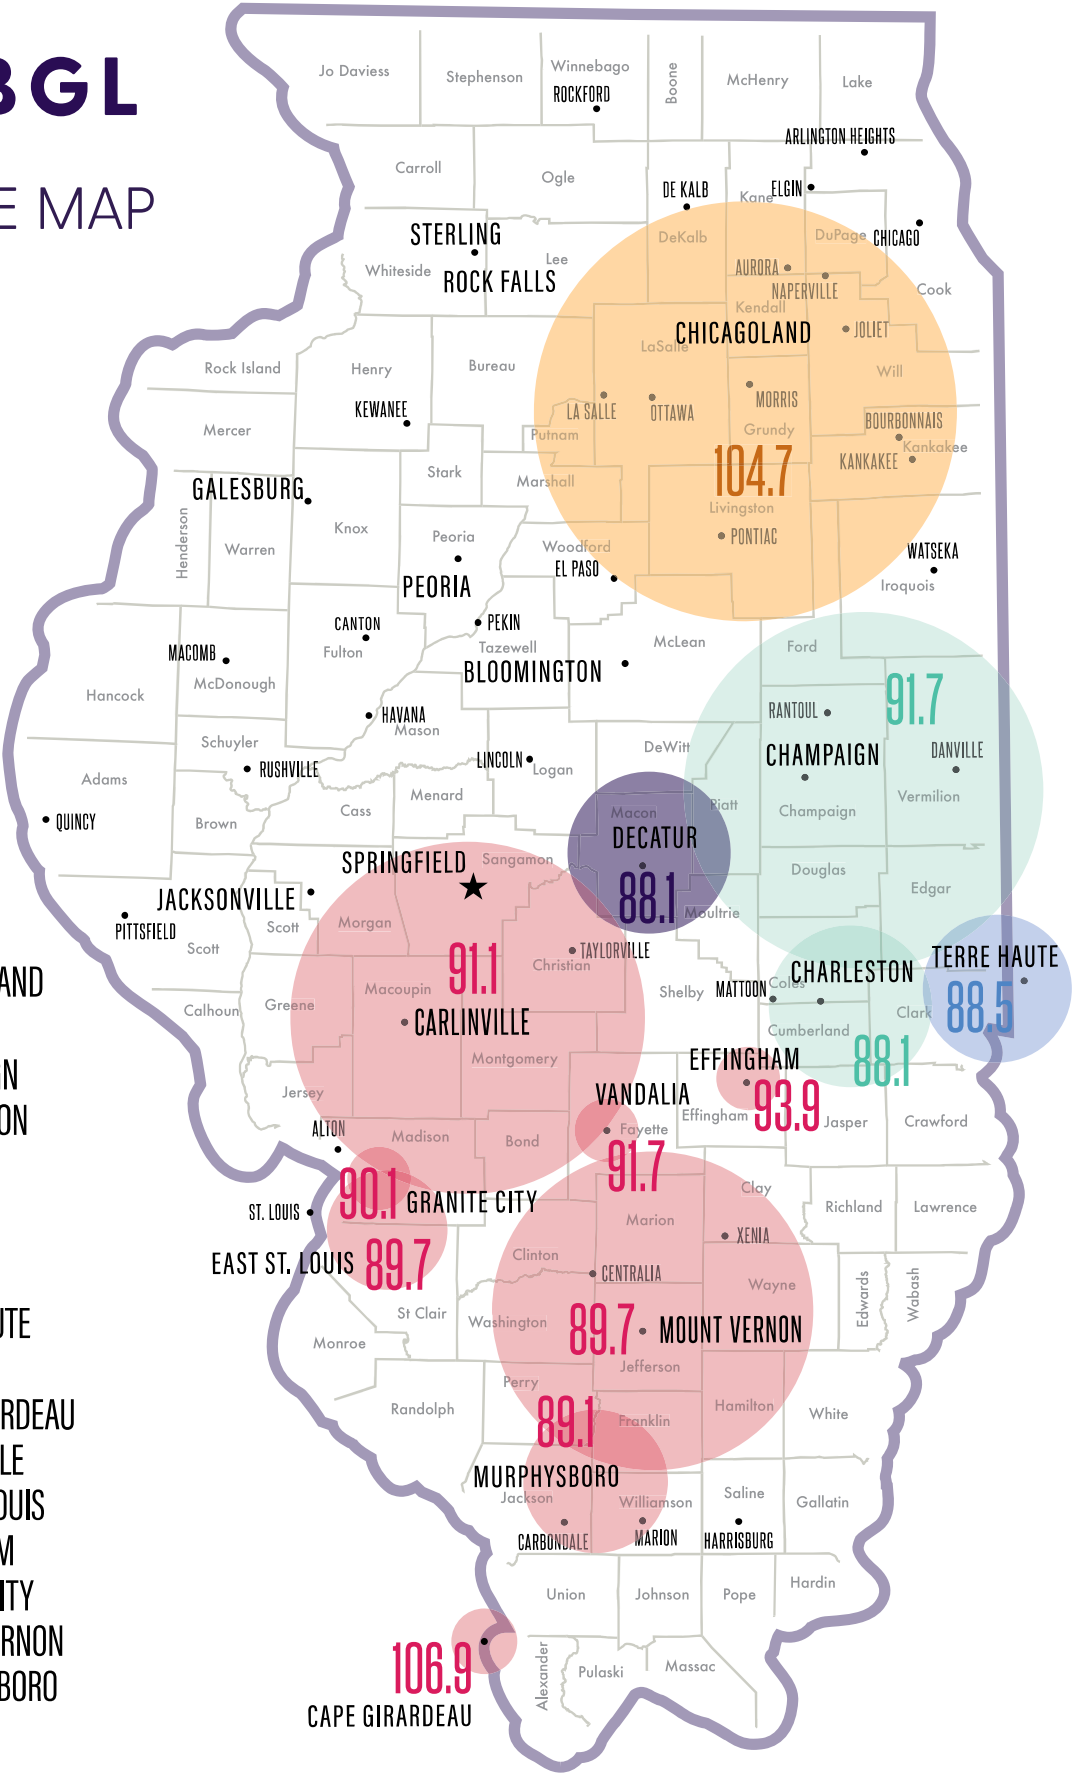

WBGL COVERAGE MAP

CHICAGOLAND

104.7 CHICAGOLAND

CENTRAL

91.7 CHAMPAIGN

88.1 CHARLESTON

DECATUR

88.1 DECATUR

TERRE HAUTE, IN

88.5 TERRE HAUTE

SOUTH

106.9 CAPE GIRARDEAU

91.1 CARLINVILLE

89.7 EAST ST. LOUIS

93.9 EFFINGHAM

90.1 GRANITE CITY

89.7 MOUNT VERNON

89.1 MURPHYSBORO

91.7 VANDALIA